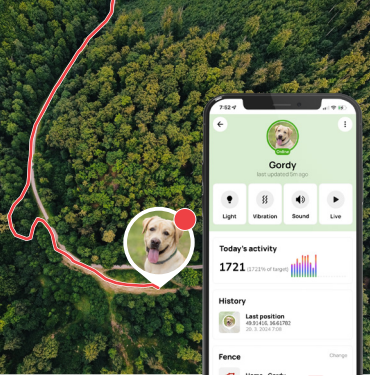

GPS TRACKER for dogs and cats

FOLLOW YOUR FOUR-LEGGED FRIEND ANYTIME & ANYWHERE

VIRTUAL FENCE

LIVE MODE

HISTORY

ACTIVITY

SHARING

Made by Dogtrace™
Manufacturer of training collars for dogs

www.gpsdogtrace.com

LIVE MODE

With live tracking, you will find your pet instantly.

- Location updates every 20 seconds

VIRTUAL FENCE

Create safe zones to avoid dangerous places.

- Immediate warning if it leaves the zone
- Keep consumption to a minimum with a Wi-Fi fence

ACTIVITY

Get an overview of the animal's condition and health.

- Compare activity between days and weeks
- See at a glance the number of steps taken, length of run, rest time

Many other features that every dog or cat owner appreciate

SOUND

LIGHT

RECHARGEABLE BATTERY

SHARING WITH FRIENDS

HISTORY

Keep your pet under control with app
DOG GPS Pet Tracker