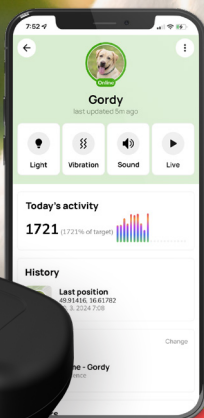

GPS TRACKER for dogs and cats

FOLLOW YOUR FOUR-LEGGED FRIEND ANYTIME & ANYWHERE

VIRTUAL FENCE

LIVE MODE

HISTORY

ACTIVITY

SHARING

Made by Dogtrace™
Manufacturer of training collars for dogs

www.gpsdogtrace.com

LIVE MODE

With live tracking, you will find your pet instantly.

- Location updates every 20 seconds

VIRTUAL FENCE

Create safe zones to avoid dangerous places.

- Immediate warning if it leaves the zone
- Keep consumption to a minimum with a Wi-Fi fence

ACTIVITY

Get an overview of the animal's condition and health.

- Compare activity between days and weeks
- See at a glance the number of steps taken, length of run, rest time

Many other features that every dog or cat owner appreciate

SOUND

LIGHT

RECHARGEABLE BATTERY

SHARING WITH FRIENDS

HISTORY

Keep your pet under control with app
DOG GPS Pet Tracker